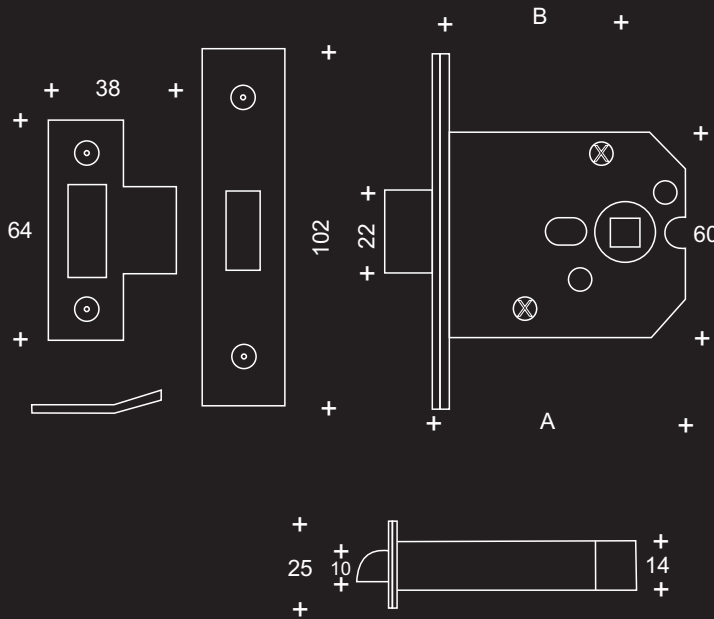

Locks : Mortice Latch

Product Code

1778.SS

A 63mm, B 45mm

17779.SS

A 76mm , B 57mm

1782.SS

A 101mm , B 82mm

Finishes : SS